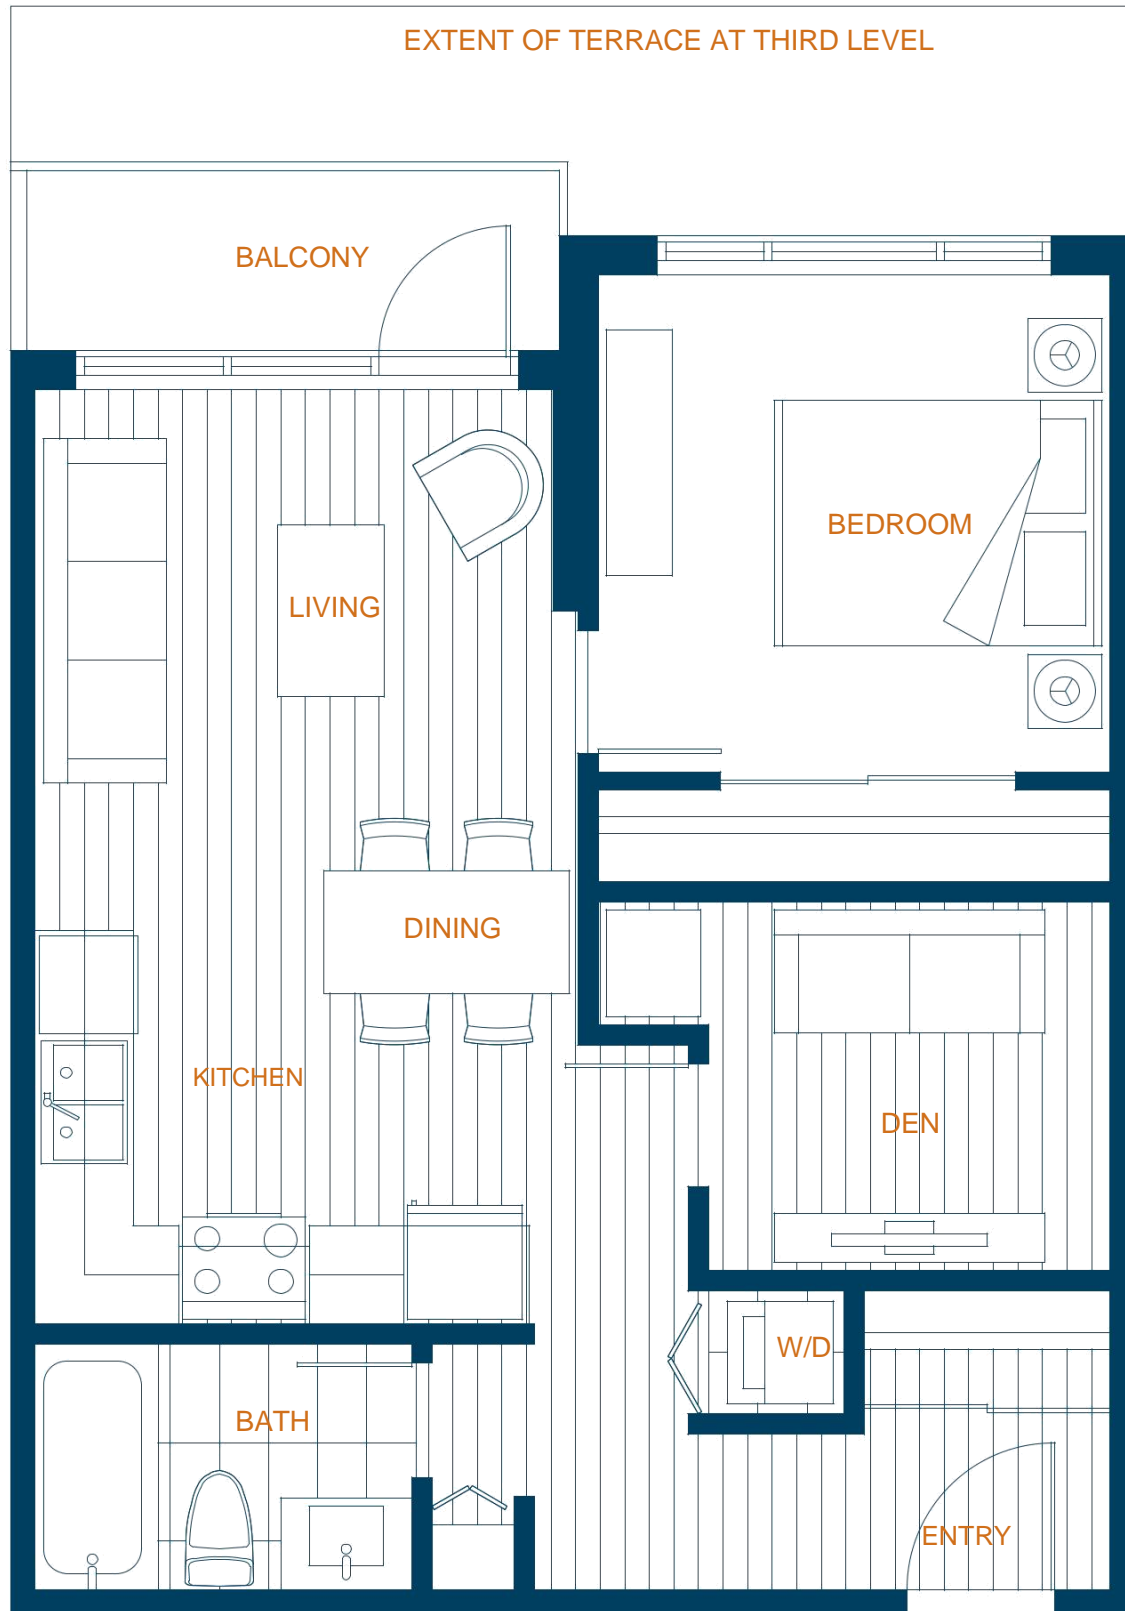

# Suite A1

1 Bedroom + Den

Suites 302-902  
Cityview East

Suites 305-905  
Riverview East

NORTH

LEVEL 3

NORTH LEVELS 4-