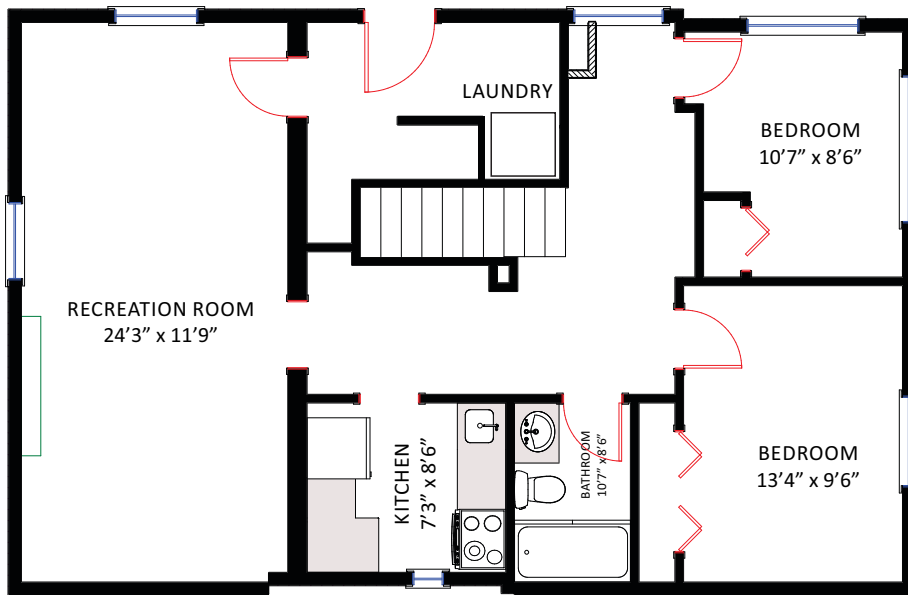

C 604 319 4700
 F 604 526 0723
 E timhillrealestate@outlook.com
 tim-hill.ca
 royalcityrealty.ca

LOWER LEVEL: 1,020 sq ft
 MAIN LEVEL: 1,090 sq ft

TOTAL: 2,110 sq ft

WORKSHOP: 200 sq ft*

LOWER LEVEL

MAIN LEVEL